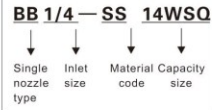

ordering info